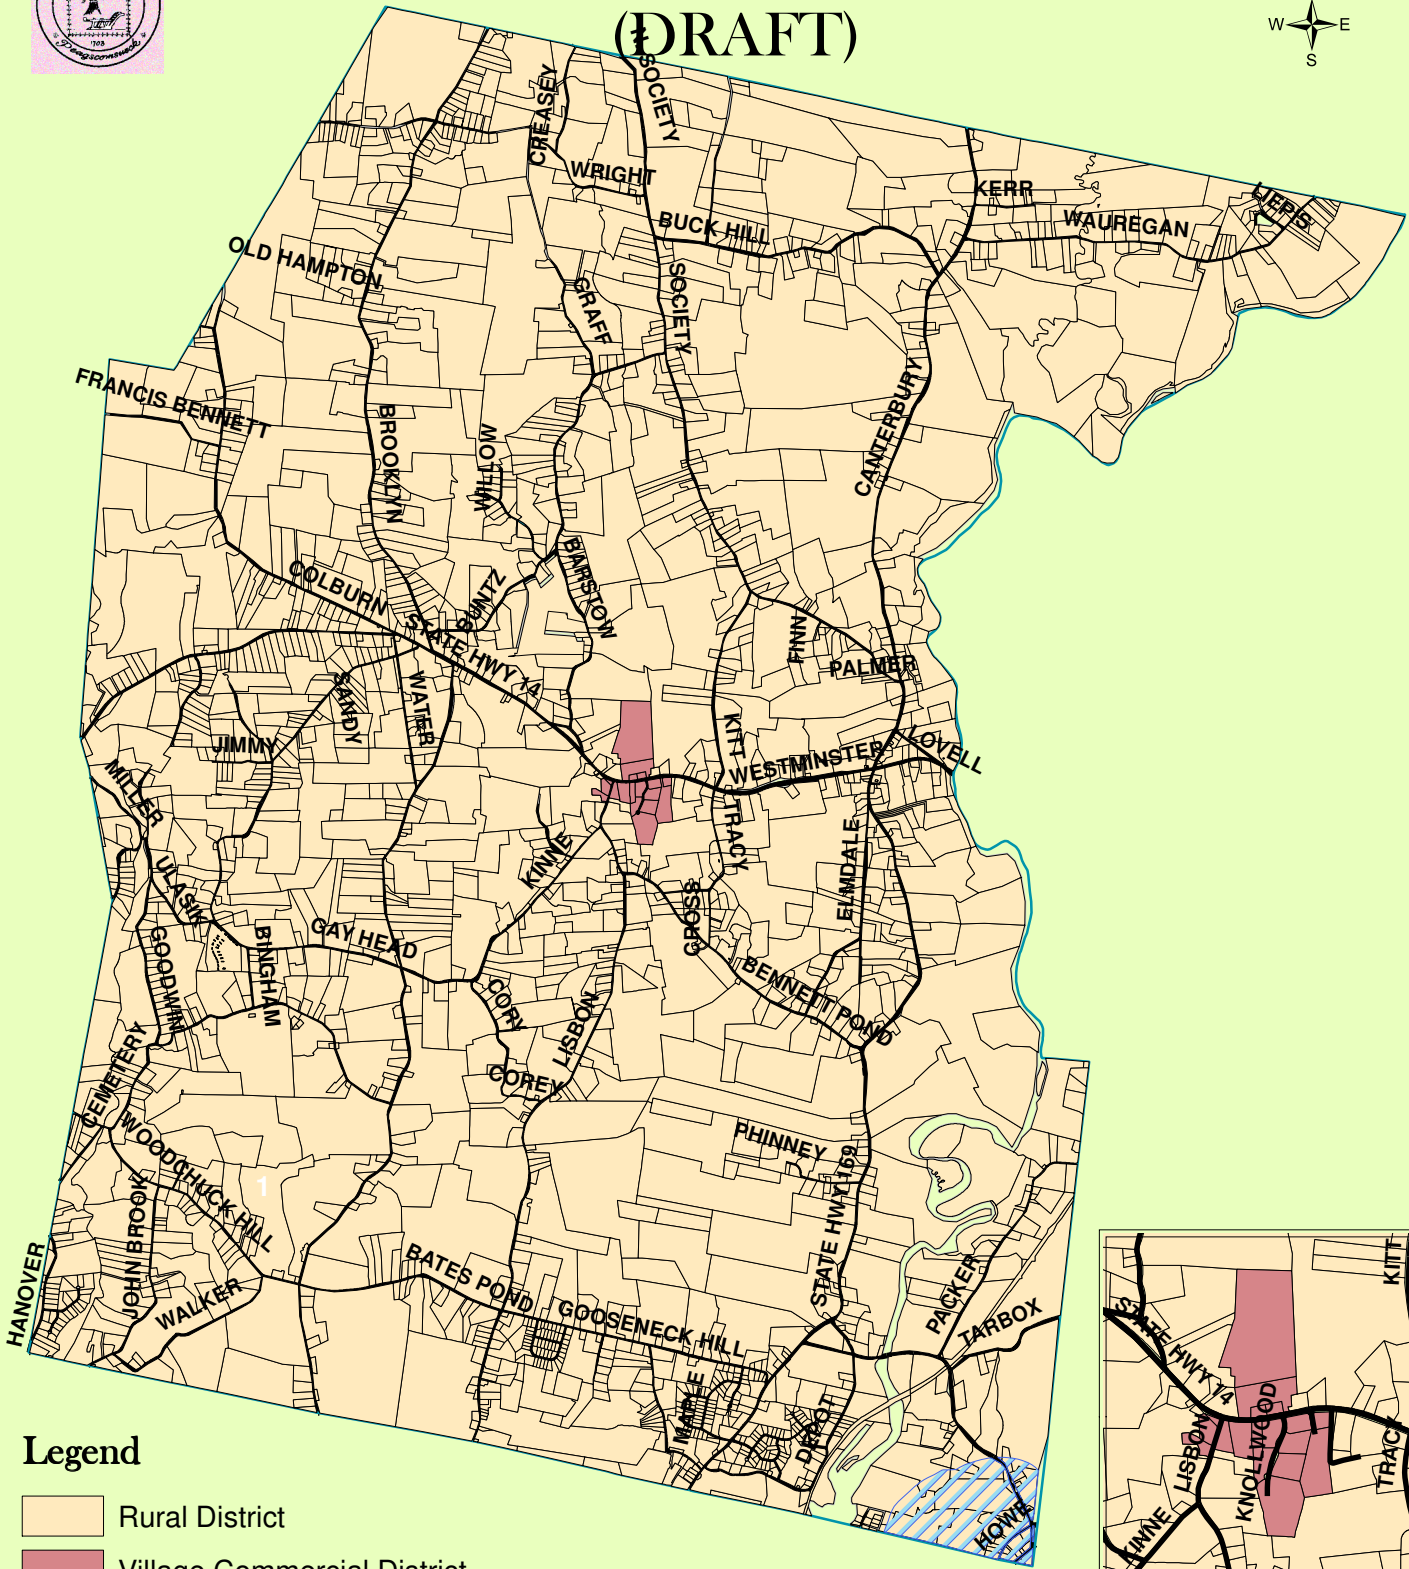

Official Canterbury, CT Zoning Map (DRAFT)

Legend

-  Rural District
-  Village Commercial District
-  Aquifer Protection Area

Village Commercial District Inset

Land Use Office
 Steven Sadlowski, Planner
 1 Municipal Drive
 Canterbury, CT 06331
 860-546-6857

Legal Disclaimer

This map is from the best available data, but is not authoritative. The Town of Canterbury does not make any warranty as to its accuracy and recommends you hire a land surveyor or other professional to verify any and all information presented.