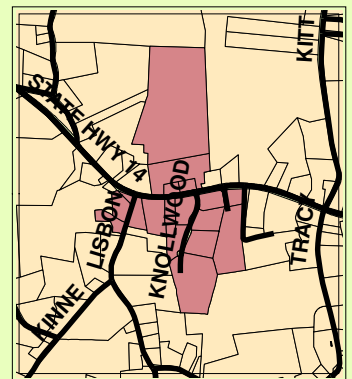

Official Canterbury, CT Zoning Map (DRAFT)

Legend

-  Rural District
-  Village Commercial District
-  Aquifer Protection Area

Village Commercial District Inset

Land Use Office
 Steven Sadlowski, Planner
 1 Municipal Drive
 Canterbury, CT 06331
 860-546-6857

Legal Disclaimer

This map is from the best available data, but is not authoritative. The Town of Canterbury does not make any warranty as to its accuracy and recommends you hire a land surveyor or other professional to verify any and all information presented.